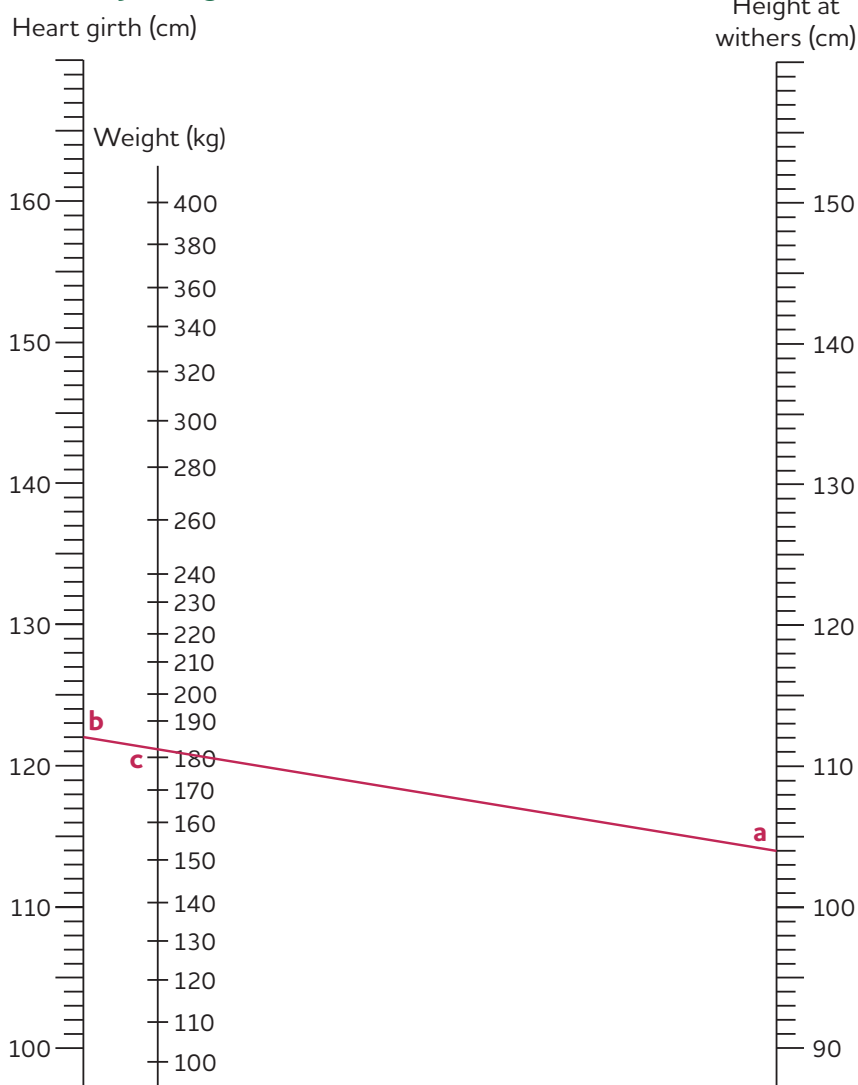

DONKEY WEIGHT ESTIMATOR

To estimate a donkey's weight using the diagram below mark the height and heart girth measurements on the correct axis. Then draw a line between the two. The donkey's weight is indicated by where the line crosses the weight axis. For example, a donkey 104cm tall (a) and with a heart girth 122cm (b) should weigh 181kg (c).

Donkey weight estimator

Whilst the weight estimator is an effective tool to estimate weight it's accuracy cannot be guaranteed.

Weight estimation table for donkeys under 2 years

Heart Girth (cm)	75	76	77	78	79	80	81	82	83	84	85	86	87	88	89	90	91	92	93	94	95	96	97	98	99	100
Weight (kg)	46	47	49	51	53	55	57	59	61	63	65	67	69	71	74	76	78	81	83	86	88	91	94	96	99	102